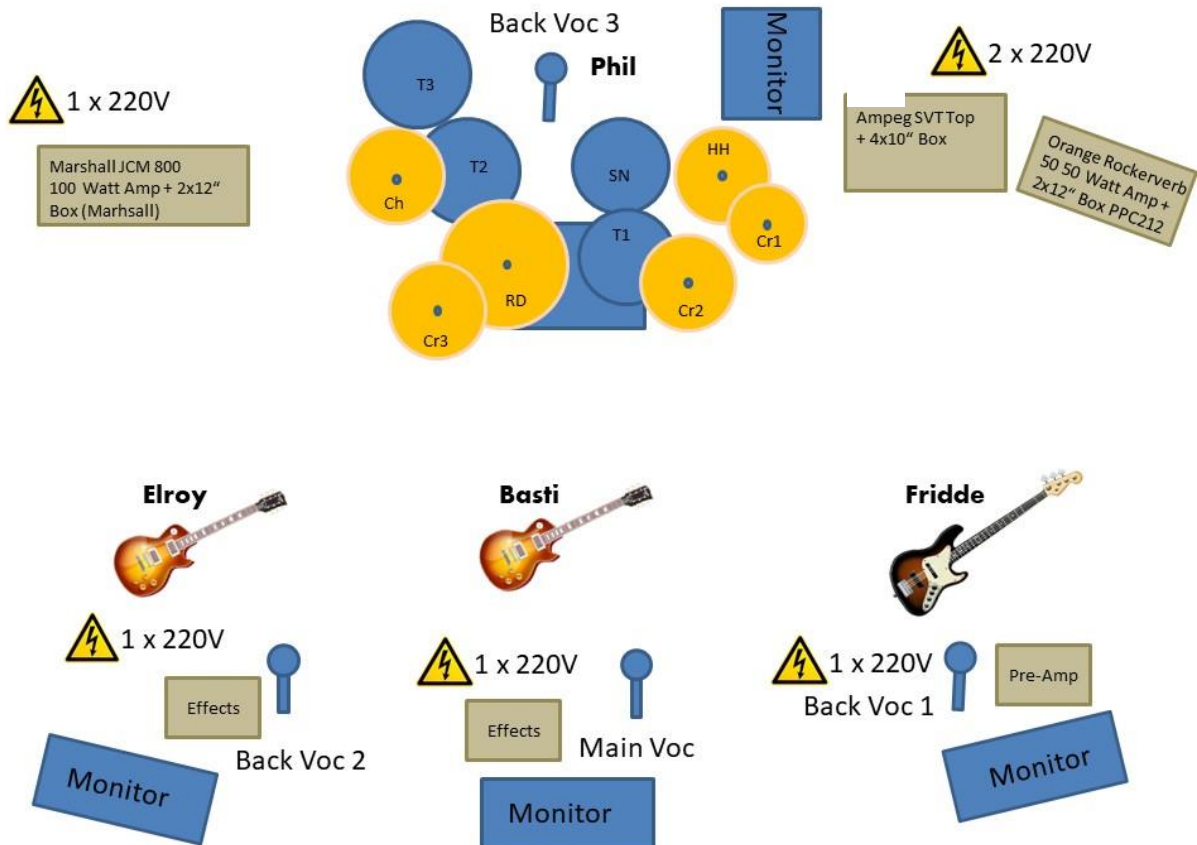

KLOODE

- Tech Rider 2019 -

Channel	Instrument	Comment
1	BD	
2	SN	
3	HH	
4	T1	
5	T2	
6	T3	
7	OH left	
8	OH right	
9	Bass D.I.	
10	Bass Mic	optional
11	Guit Mic 1	
12	Guit Mic 2	
13	Main Voc	Basti
14	Back Voc 1	Fridde
15	Back Voc 2	Elroy
16	Back Voc 3	Phil